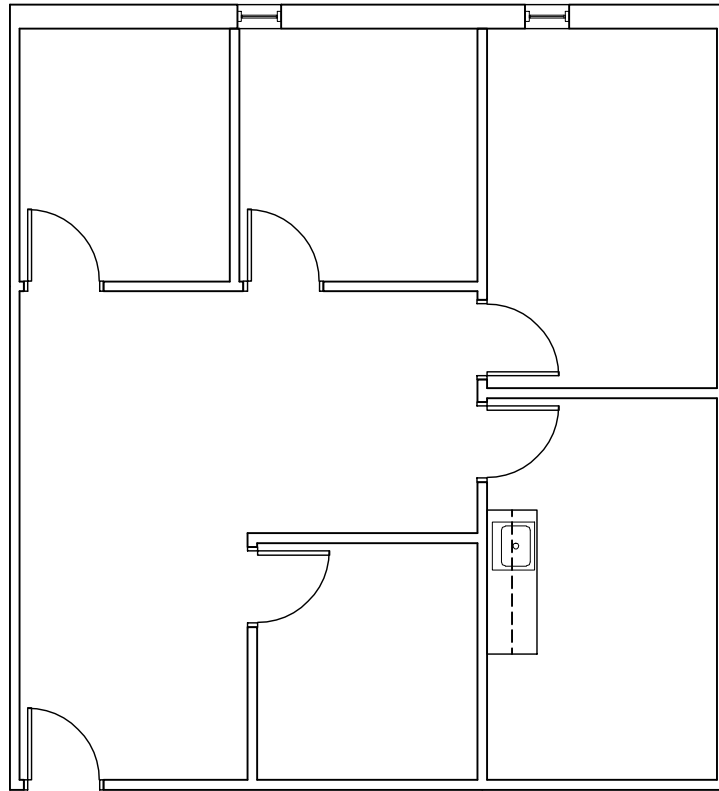

EXECUTIVE NORTH OFFICE PARK

941 E. 86TH STREET
SUITE 270
"AS-BUILT"